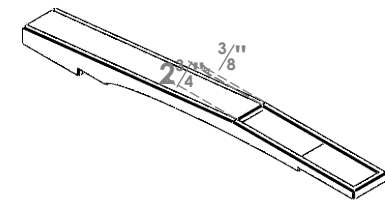

ITEM NUMBER: BRCPC035X36000X04000MRC

3 1/2"W X 36"D X 4"H MERCED ARCHITECTURAL GRADE PVC CLOSED KNEE BRACE

SIDE PROFILE

FRONT PROFILE

ISOMETRIC

EKENA MILLWORK
2300 WEST MAIN ST.
CLARKSVILLE, TX 75426
TOLL FREE: 866-607-0453
WWW.EKENAMILLWORK.COM