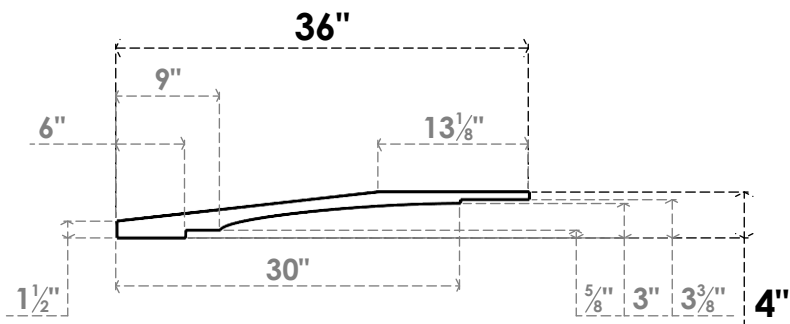

ITEM NUMBER: BRCPC035X36000X04000MRC

3 1/2"W X 36"D X 4"H MERCED ARCHITECTURAL GRADE PVC CLOSED KNEE BRACE

SIDE PROFILE

FRONT PROFILE

ISOMETRIC

EKENA MILLWORK
2300 WEST MAIN ST.
CLARKSVILLE, TX 75426
TOLL FREE: 866-607-0453
WWW.EKENAMILLWORK.COM