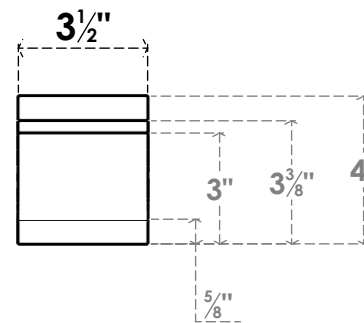

ITEM NUMBER: BRCPC035X36000X04000MRC

3 1/2"W X 36"D X 4"H MERCED ARCHITECTURAL GRADE PVC CLOSED KNEE BRACE

SIDE PROFILE

FRONT PROFILE

ISOMETRIC

EKENA MILLWORK
2300 WEST MAIN ST.
CLARKSVILLE, TX 75426
TOLL FREE: 866-607-0453
WWW.EKENAMILLWORK.COM